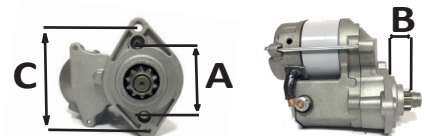

# REMANUFACTURED **STARTERS** REVİZYONLU **MARŞLAR**

DESIGNED FOR WORN-OUT ENGINES **HIGH TORQUE**

YIPRANMIŞ MOTORLAR İÇİN GELİŞTİRİLMİŞ **YÜKSEK TORK**

**MMR-0001** 12V-11T-1.6KW-CCW

**SKODA FAVORIT, FORMEN, PICKUP DENSO TYPE STARTER MOTOR**