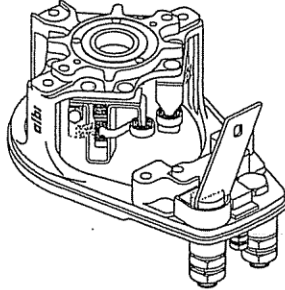

AL 1299

Replacing Bosch 2005 855 378
Servicing 0001 411 025, -026, -027,
0001 416 038, -043, 062, -063,
0001417 005, -006, -007, -066,
Terminal 30M12, 31M10
with brushes complete (NEW TYPE)

Brush holder use BSX 172-173 brushes