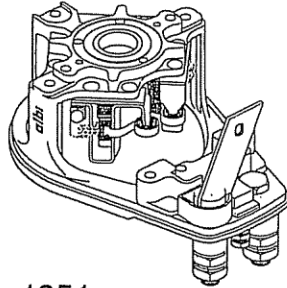

AL 1351

Replacing Bosch 2005 855 199, -378
Servicing FKB, 0001 411 026,
0001 416 038, -043, -062, -063, -072
0001 417 005, -006, -007, -064, -066
-073, -074
Terminal 30 M12, 31M10

Brush holder use BSX 131 brushes