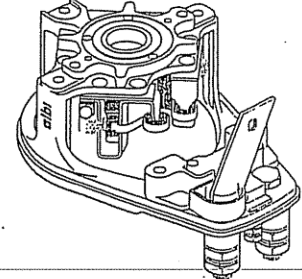

AL 1356

Replacing 2005 855 165, -166, -325, -365
Servicing FKB, 0001 410 015, -017,
-029, -032, 034, -035, -043, -044, -046,
-052, -058, -061, -62, -063, -065, -067,
-073, -081, -086, -088, -090, -094, -098
Terminal 30 M10, 31 M10

Brush holder use BSX 131 brushes