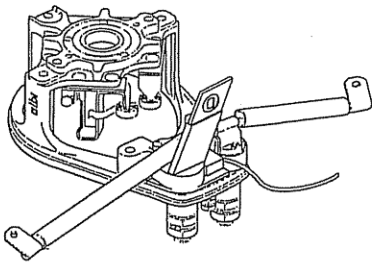

AL 1360

Replacing Bosch 2005 855 174
Servicing FKB
Terminal 30 M10 plastic covered
Terminal 31M10 (NEW TYPE)
without brushes, with springs

Brush holder use BSX 131 brushes