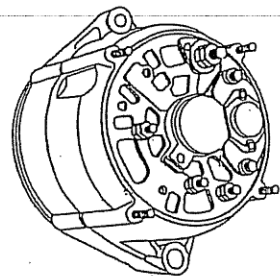

AL 1594

Replacing Bosch 0120468037, 114
Servicing Volvo Trucks 24 V. 80 Amp