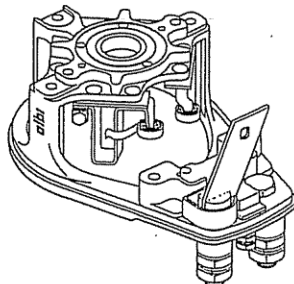

AL 1350

Replacing 2005 855 165, -166, -325, -365
Servicing FKB, 0001 410 015, -017, -029,
-032, -034, -035, -043, -044, -046, -052,
-058, -061, -062, -063, -065, -067, -073,
-081, -086, -088, -090, -094, -098
Terminal 30 M10, 31 M10

Brush holder use BSX 131 brushes