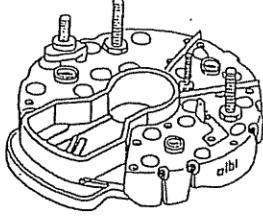

AL 742

Replacing Bosch 1127 320 547, -550, -571, -973,
Servicing 0120 689 503, -504, -505, -506, -507, -508, -510, -511, -512, -513, -514, -515 -516, -517, -518, -520, -521, -522
W/terminal W
140 Amp.