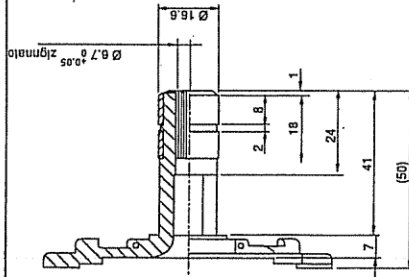

AL 1377

Replacing Lucas / Marelli
Servicing:

Special product for Rebuilders

AL 153

Replacing Lucas UAB 101
Servicing A115, A133

AL 908

Replacing Lucas 54217372, UAB104
Servicing ACR
Stalled type, w/clip

AL 939

Replacing Lucas
Servicing 0A127, 24145, 24156, 24157,
24158, 24161, 24169, 24198, 24199, 24200,
24203, 24206, 24207, 24208